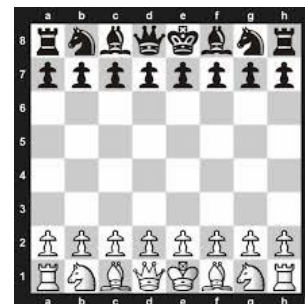

Irish Chess Championships 2016

Irish Championship

9 Round FIDE rated Closed Swiss Event

Saturday July 2nd to Sunday July 10th 2016

For Irish players rated over 1900 on the June 2016 ICU published rating list or over 1900 on the June 2016 FIDE list

Venue: Quad Room - UCD Dublin

Rate of Play

105 minutes for the first 40 moves followed by 30 minutes for the rest of the game with an addition of 30 seconds per move starting from move one.

Round 1	Saturday 2nd July	2:00pm
Round 2	Sunday 3rd July	2:00pm
Round 3	Monday 4th July	2:00pm
Round 4	Tuesday 5th July	2:00pm
Round 5	Wednesday 6th July	2:00pm
Round 6	Thursday 7th July	2:00pm
Round 7	Friday 8th July	2:00pm
Round 8	Saturday 9th July	2:00pm
Round 9	Sunday 10th July	11:30am

Irish Intermediate Championship

5 Round FIDE rated Swiss Event

For players rated between 1500 and 1899 on the June 2016 ICU published rating list

Friday July 1st to Sunday July 3rd 2016

Venue: Sports Hall - UCD Dublin

Rate of Play

90 minutes for the entire game with an addition of 30 seconds per move starting from move one.

Round Times

Round 1	Friday 1st July	7:30pm
Round 2	Saturday 2nd July	10:00am
Round 3	Saturday 2nd July	3:30pm
Round 4	Sunday 3rd July	10:00am
Round 5	Sunday 3rd July	3:00pm